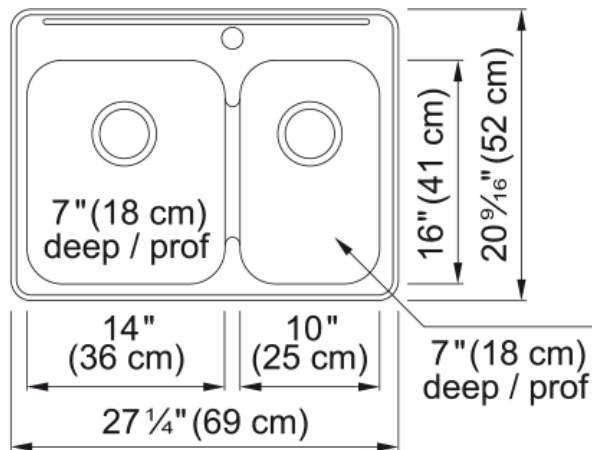

Reginox Drop In Sink - RCL2027R-1N | 101.0651.323

Technical Data

Aspect

Sink type	Sink
Type of material	Stainless steel
Number of bowls	1,5
Color	Steel
Surface finish	High gloss

Product Dimensions

Exterior size: right to left	24.768
Exterior size: front to back	20.559
Large bowl size: right to left	14
Large bowl size: front to back	16
Large bowl: depth	7.008
Small bowl size: right to left	10
Small bowl size: front to back	16
Small bowl: depth	7.008

Installation

Minimum cabinet size	30"
----------------------	-----

Product specifications

Installation type	Topmount / drop in
Drain hole	3 1/2"
Position of drainer	No drainer

Product identification

Product brand	Kindred
Collection	Reginox
Certified by	CSA